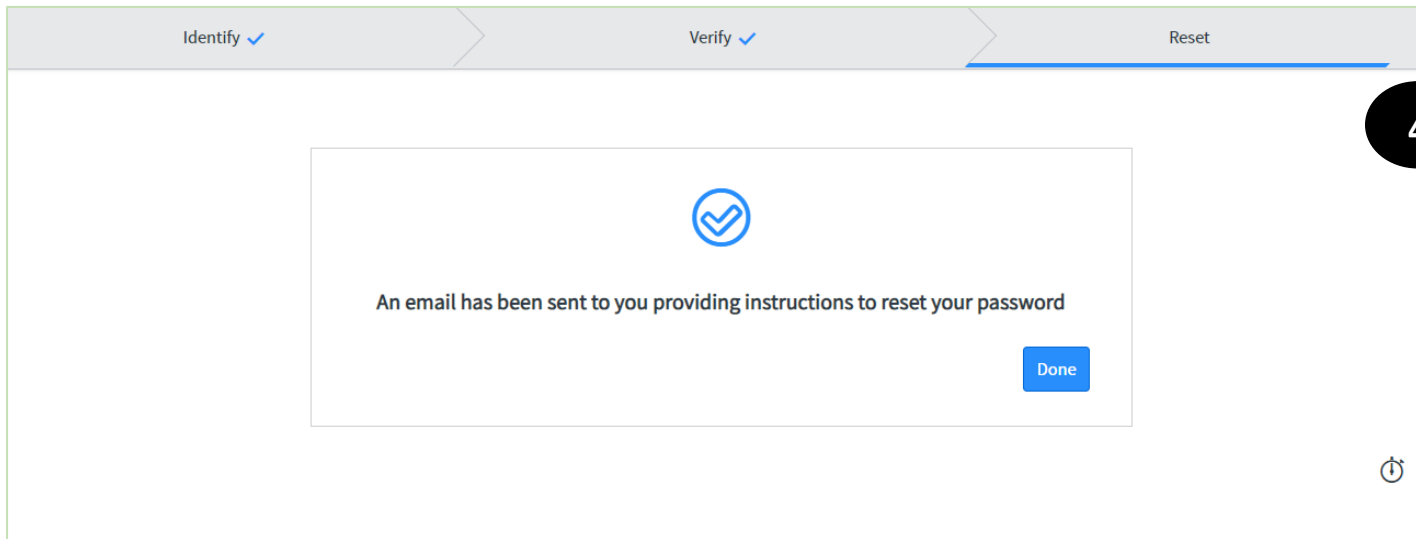

4

**Check inbox and click the reset link
*note that it will not affect your password in PartnerConnect Portal**

Hello Test User

A password reset was requested for your user account on HKSTP Service Portal <https://hkstpdev.service-now.com/>.

[Click here to reset your password.](#)

If you do not want to reset your password, please disregard this email.

The link will expire in 12 hours.

If you did not request this password reset, please notify HKSTP.

Sample of email notification